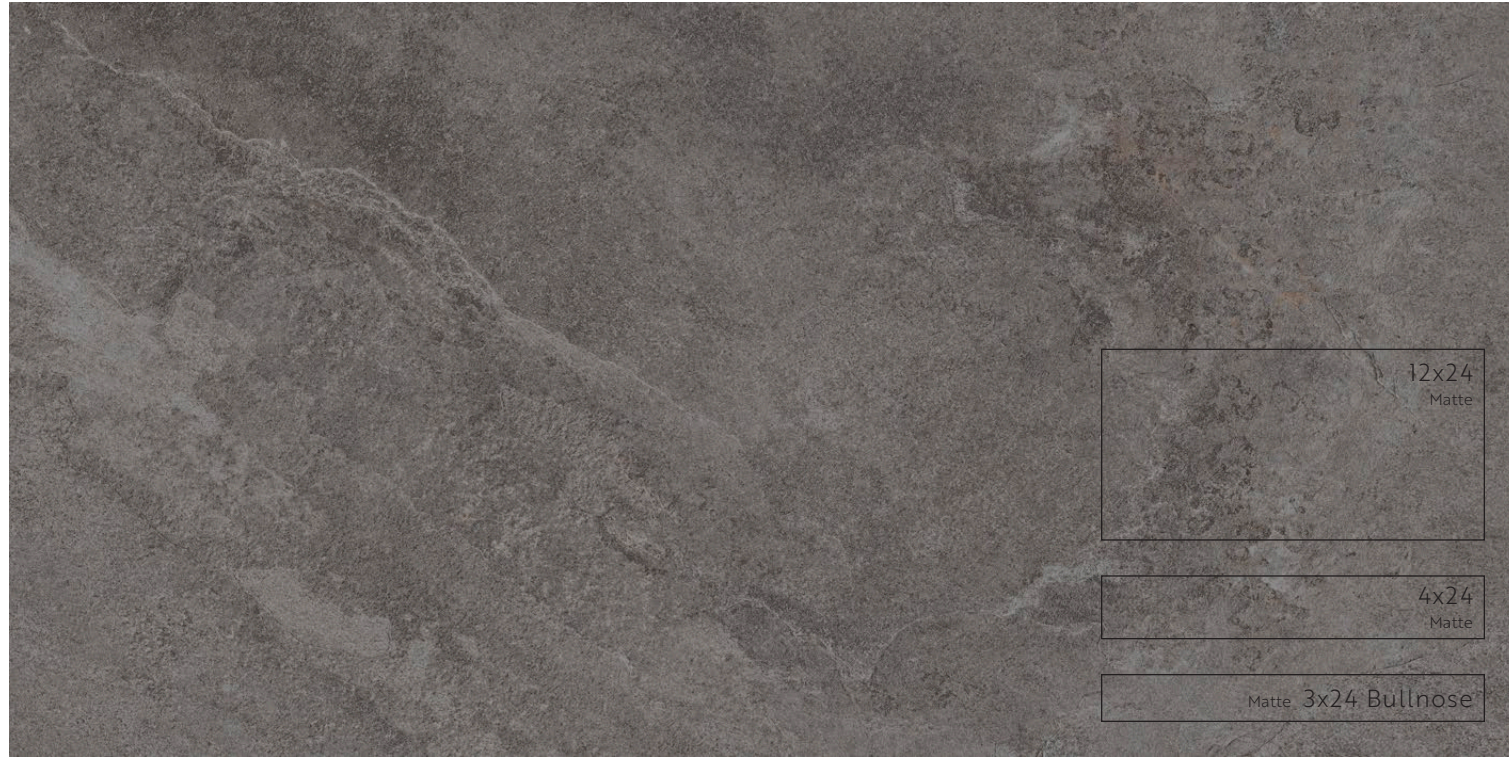

Stone Look

COLOR BODY • GLAZED PORCELAIN

BEST  TILE® / BESTTILE.COM

Quartz Essence

BURNT

FLAKE

DECORS

2x2 Mosaic
on 12x12 Sheet