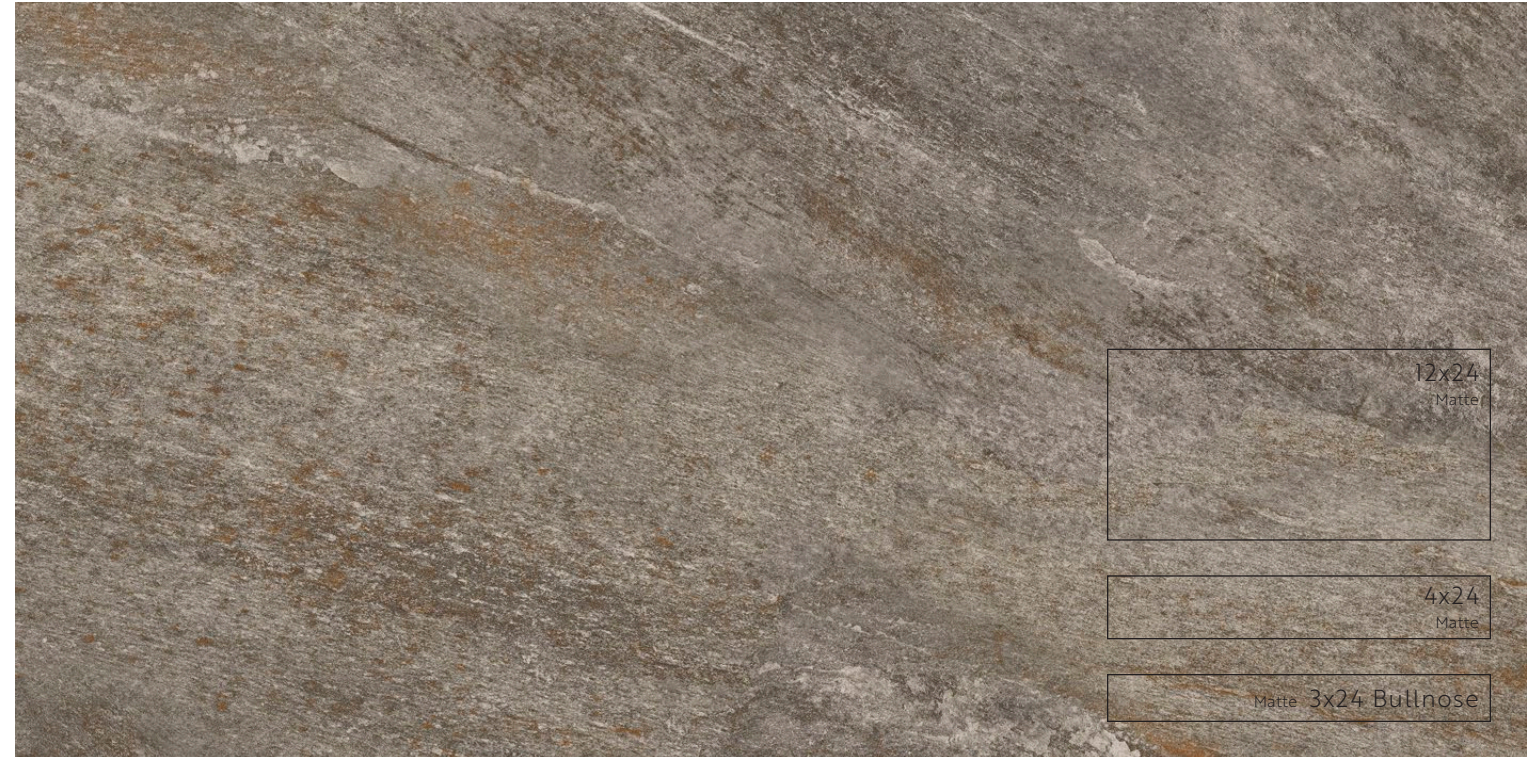

ROCKY

WILD

DECORS

VARIATION

DECORS

VARIATION