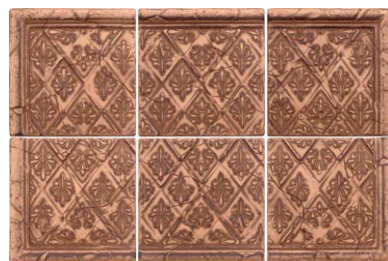

Beaux Metal

AVAILABLE SIZES

- 2x2
- 4x4
- 1x12
- 2x12
- 3x12
- 4x12
- 16x24 mural

SHADE VARIATION

V1 - UNIFORM APPEARANCE
Differences among pieces from the same production run are minimal.

WEAR CODE

1 - Rated for wall applications only.

COLORS

oil rubbed bronze

16x24 d'orsay mural

oil rubbed nickel

16x24 d'orsay mural