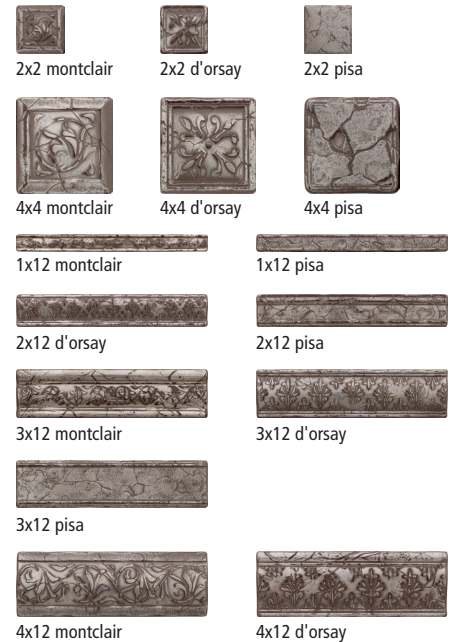

Beaux Metal

AVAILABLE SIZES

- 2x2
- 4x4
- 1x12
- 2x12
- 3x12
- 4x12
- 16x24 mural

SHADE VARIATION

V1 - UNIFORM APPEARANCE
Differences among pieces from the same production run are minimal.

WEAR CODE

1 - Rated for wall applications only.

COLORS

oil rubbed bronze

16x24 d'orsay mural

oil rubbed nickel

16x24 d'orsay mural