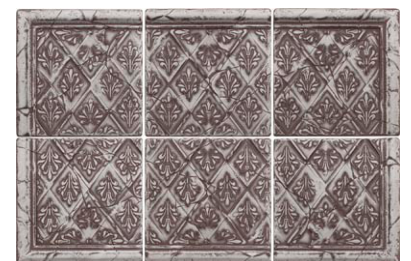

Beaux Metal

AVAILABLE SIZES

- 2x2
- 4x4
- 1x12
- 2x12
- 3x12
- 4x12
- 16x24 mural

SHADE VARIATION

V1 - UNIFORM APPEARANCE
Differences among pieces from the same production run are minimal.

WEAR CODE

1 - Rated for wall applications only.

COLORS

oil rubbed bronze

16x24 d'orsay mural

oil rubbed nickel

16x24 d'orsay mural