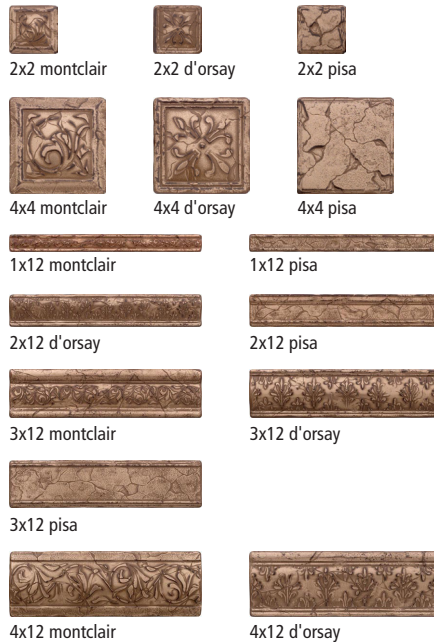

Beaux Metal

AVAILABLE SIZES

- 2x2
- 4x4
- 1x12
- 2x12
- 3x12
- 4x12
- 16x24 mural

SHADE VARIATION

V1 - UNIFORM APPEARANCE
Differences among pieces from the same production run are minimal.

WEAR CODE

1 - Rated for wall applications only.

COLORS

oil rubbed bronze

16x24 d'orsay mural

oil rubbed nickel

16x24 d'orsay mural